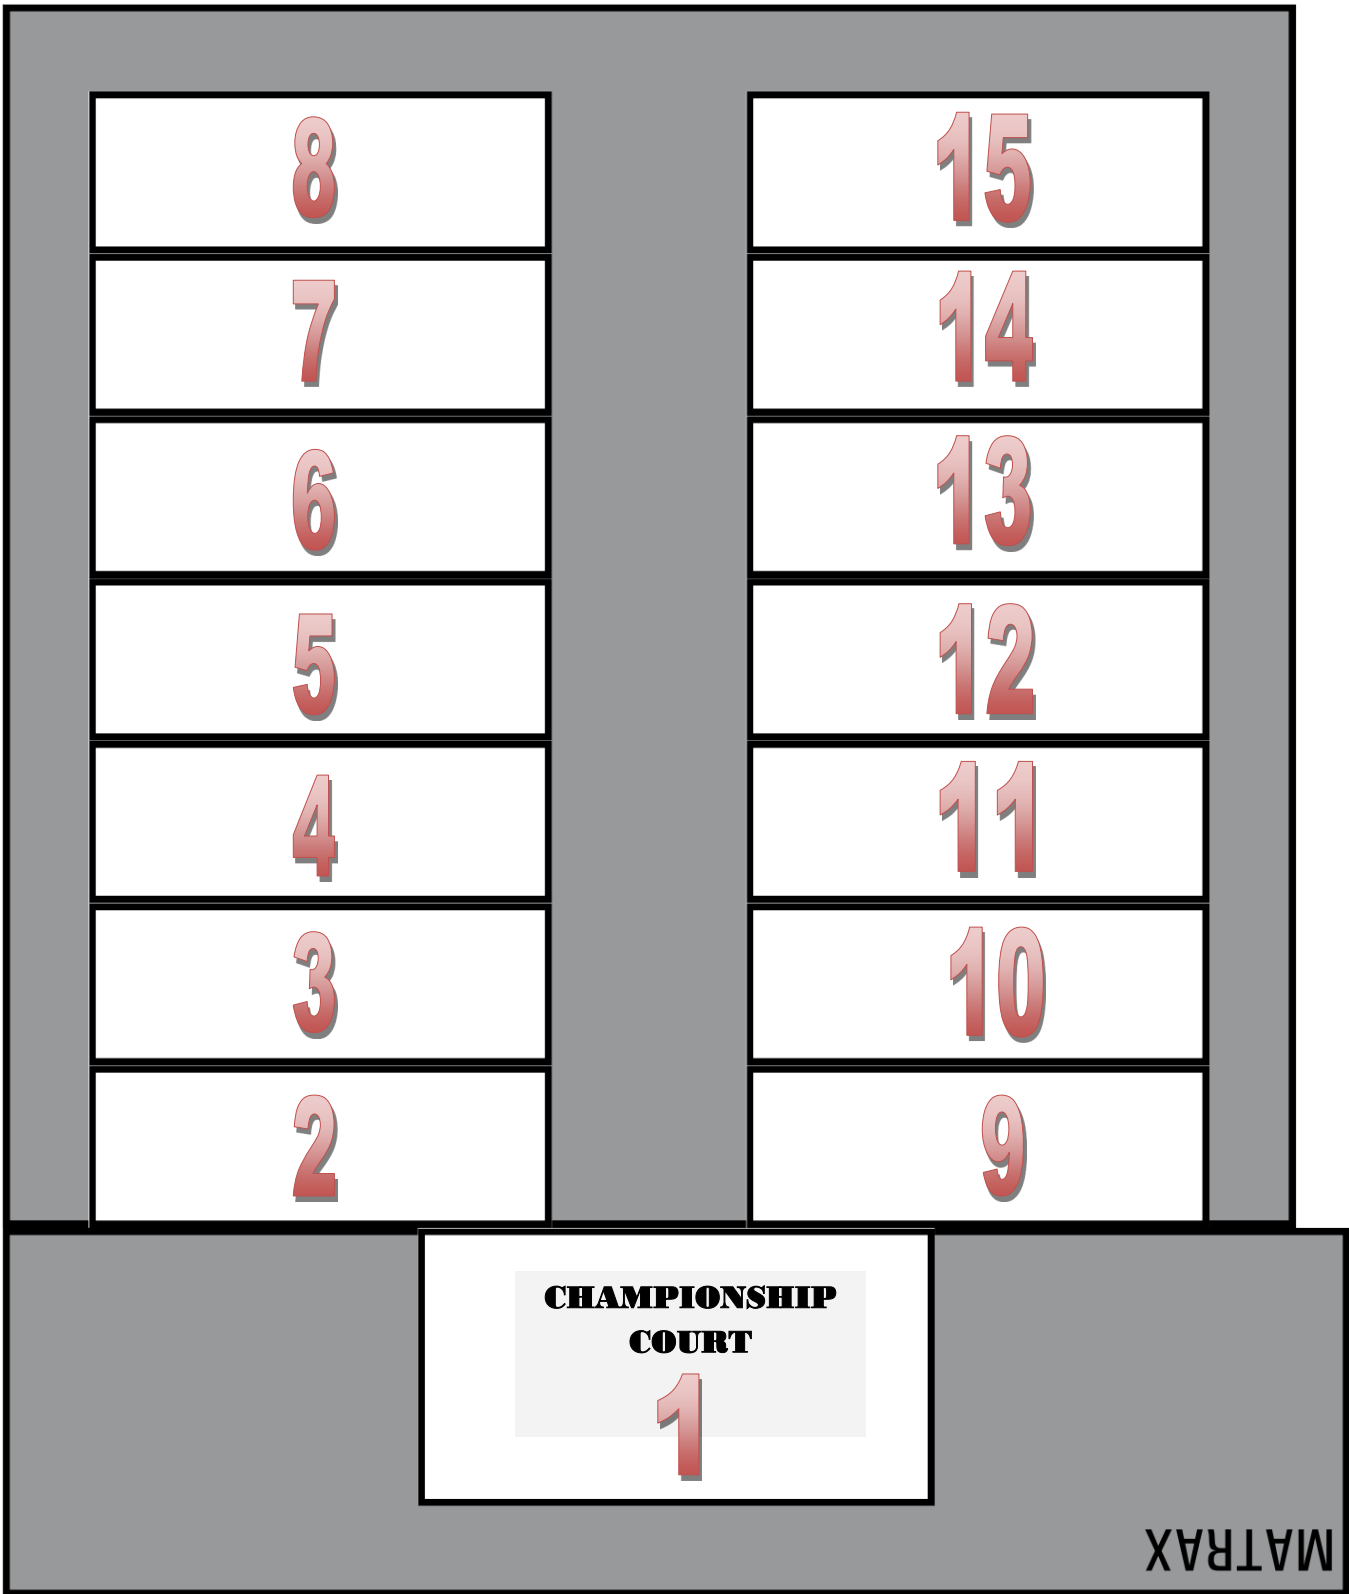

NORTH

Restaurant & Bar area main level

Vendor Booth area

Pro Shop area for court rental & tournament check ins, paddle rental/use, ball purchase.

Enter main doors of GPEC, take a left to Suite D for entrance to courts and check in.

SOUTH